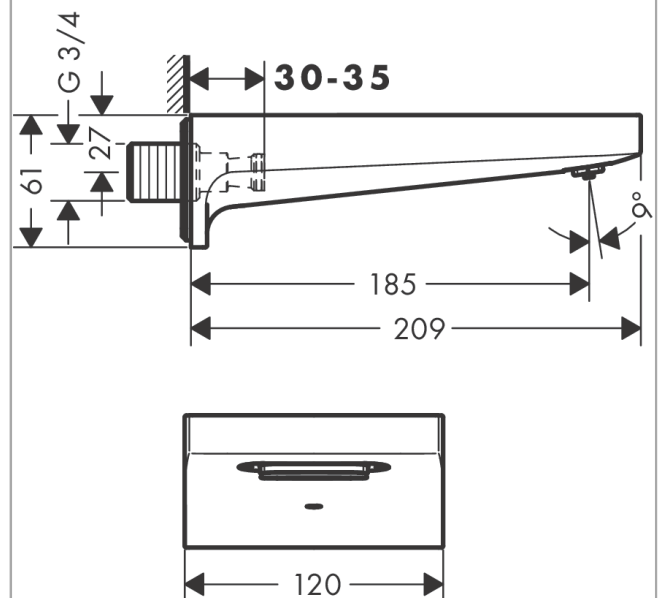

Metropol Bath spout

Surfaces: **Chrome** Article Number: **32543000**

Description

product features

- 1 function
- projection 185 mm
- wall-mounted
- maximum flow rate at 3 bar: 21 l/min
- connection dimension: DN20
- spray type: wide flood jet

Technology

Design awards

Product image

Scale drawing

Flowchart

The consumption was measured in combination with the appropriate fittings (thermostat/mixer/ in-wall valve) to reflect actual application in practice.

Metropol
Bath spout
 Surfaces: **Chrome** Article Number: **32543000**

Exploded Drawing

Year of production: >04/17

**Metropol
Bath spout**Surfaces: **Chrome** Article Number: **32543000****Spare part list**

Year of production: >04/17

Pos.	Description	Article Number	Price	PU
1	spray former	98561000	-	1
2	mounting set	40915000	-	1
3	filter insert	97708000	-	1
4	connecting thread G $\frac{3}{4}$	94286000	-	1
5	O-ring 13x2	98128000	-	1