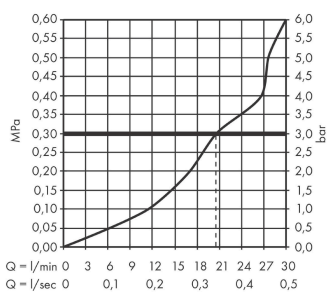

Metropol Bath spout

Surfaces: **Chrome** Article Number: **32543000**

Description

product features

- 1 function
- projection 185 mm
- wall-mounted
- maximum flow rate at 3 bar: 21 l/min
- connection dimension: DN20
- spray type: wide flood jet

Technology

Design awards

Product image

Scale drawing

Flowchart

The consumption was measured in combination with the appropriate fittings (thermostat/mixer/ in-wall valve) to reflect actual application in practice.