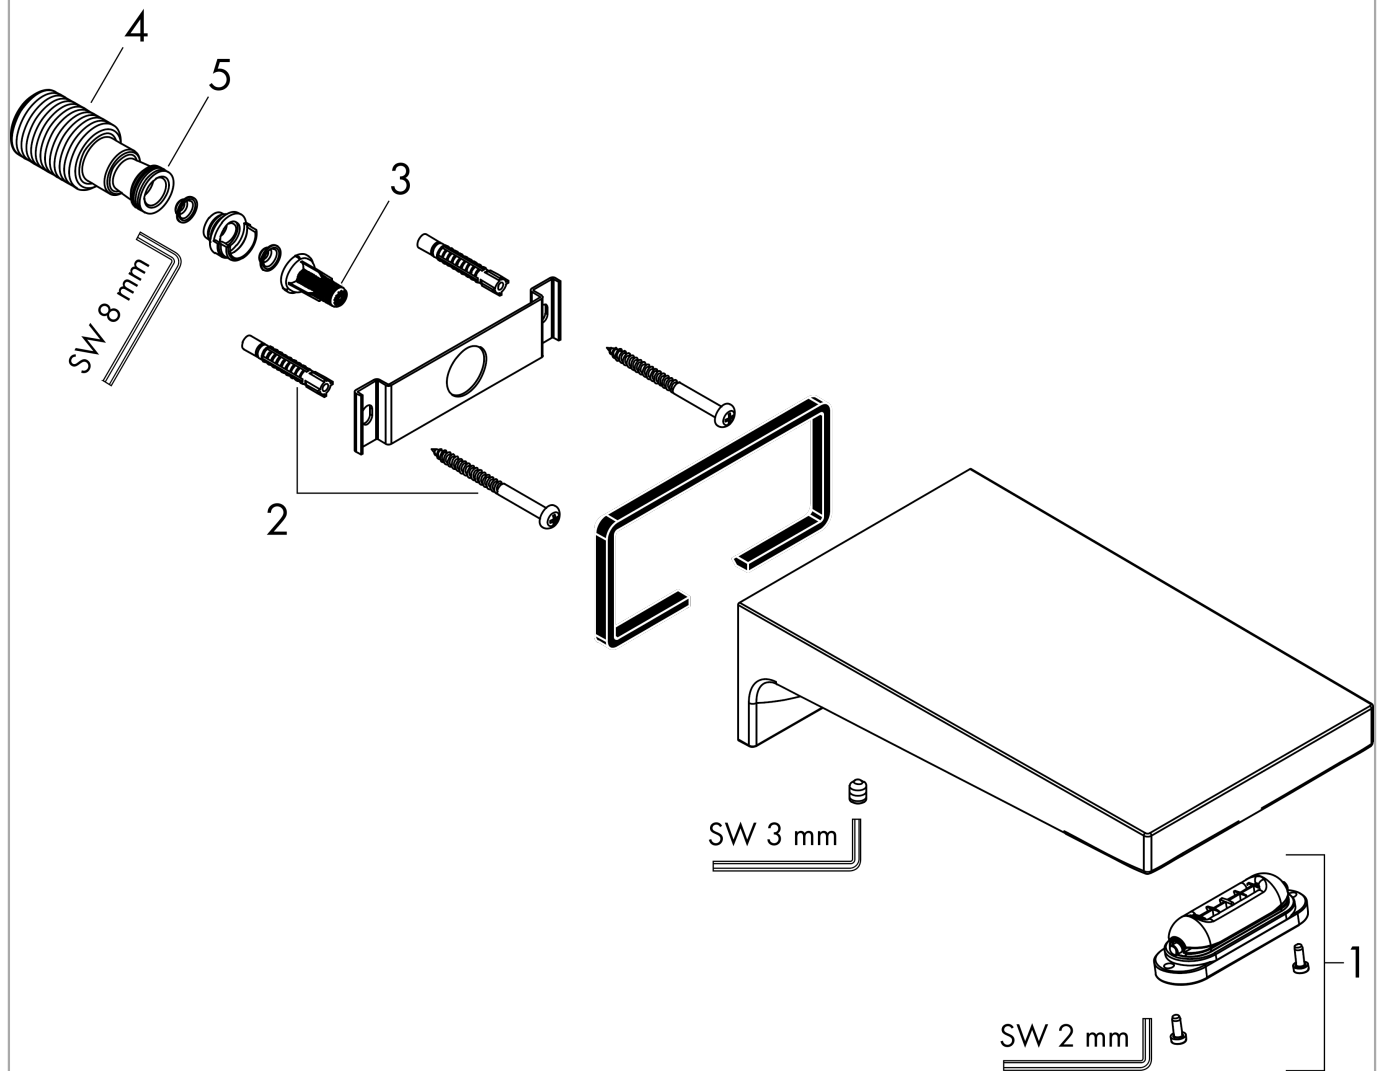

Metropol Bath spout

Surfaces: **Chrome** Article Number: **32543000**

Description

product features

- 1 function
- projection 185 mm
- wall-mounted
- maximum flow rate at 3 bar: 21 l/min
- connection dimension: DN20
- spray type: wide flood jet

Technology

Design awards

Product image

Scale drawing

Flowchart

The consumption was measured in combination with the appropriate fittings (thermostat/mixer/ in-wall valve) to reflect actual application in practice.

Metropol
Bath spout
 Surfaces: **Chrome** Article Number: **32543000**

Exploded Drawing

Year of production: >04/17

**Metropol
Bath spout**Surfaces: **Chrome** Article Number: **32543000****Spare part list**